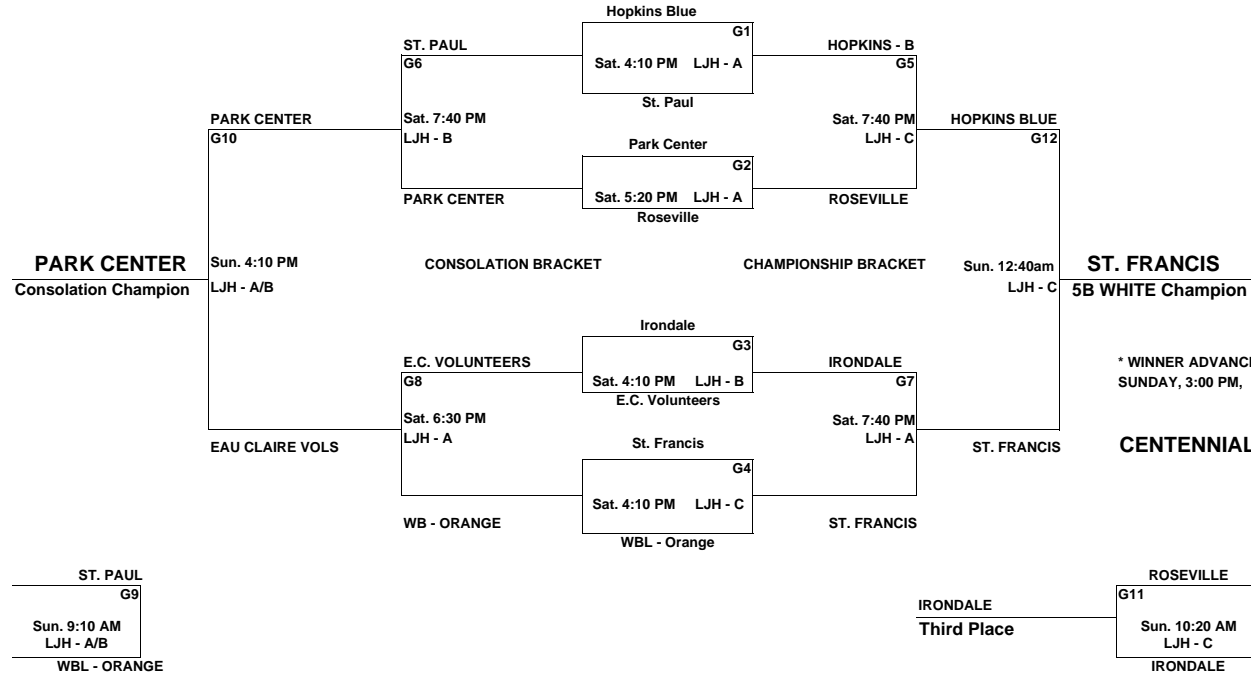

WOODBURY ROYAL RUMBLE BASKETBALL TOURNAMENT
 Saturday Jan. 24 Through Sunday Jan. 25, 2009

5B GIRLS - WHITE DIVISION

WHS = Woodbury Senior High School
 SKY = Skyview Middle School (Oakdale)
 LJH = LAKE JR. HIGH
 CGJH = COTTAGE GROVE JR. HIGH
 WJH = WOODBURY JUNIOR HIGH

* WINNER ADVANCES TO 5B FINAL VS. 5B BLUE CHAMPION
 SUNDAY, 3:00 PM, LJH - A/B

CENTENNIAL DEF. ST. FRANCIS IN 5B FINAL